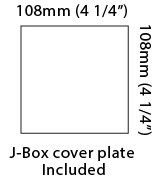

DAU SINGLE SURFACE

D93041-

base number   Finish
Options

PROJECT	_____
TYPE	_____
SPECIFIER	_____
QUANTITY	_____
DATE	_____

1. To build a product code in our configurator select the specify button on the base model # product page
2. To build a manual product code on this datasheet choose from the options listed below in blue font and add the suffix to the base model #

GENERAL

Series: Dau _____
Subseries: Dau Single _____
Brand: Milan _____
Division: Design _____
Mounting Type: Surface _____
Mounting Location: Wall _____
Subcategory: Up/Down Light _____

PHYSICAL

Length (mm): 80 _____
Length (in): 3 1/8 _____
Height (mm): 80 _____
Depth (mm): 101 _____
Height (in): 3 1/8 _____
Depth (in): 4 _____
Extension (mm): 101 _____
Extension (in): 4 _____
Light Distribution: Direct / Indirect _____
Weight (kg): 0.82 _____
Weight (lbs): 1.81 _____
Fixture Finish: BAL / MWL / BSL _____
Fixture Material: Extruded Aluminum _____

ELECTRICAL

Number of Lamps: 1 _____
Lamp Type: LED Retrofit _____
Lamp Shape: T4 _____
Bulb Included: Bulb Not Included _____
Max. Wattage Per Lamp (W): 3.5 _____
Lamp Base: G9 _____
Input Voltage (V): 120Vac Direct Line _____

LED

OPTICAL

RATINGS AND CERTIFICATIONS

Certified By: Certified for North American Standards _____
IP rating: IP20 _____